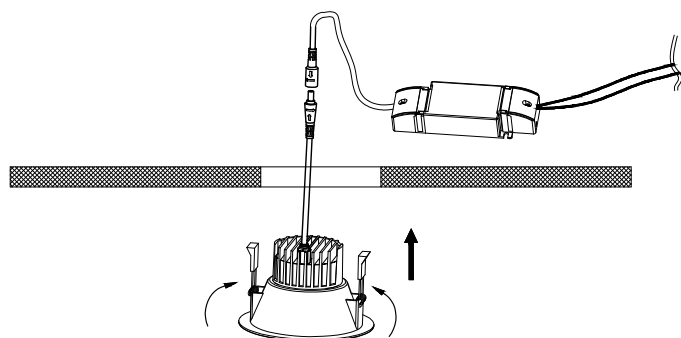

*Four size reflectors with four colors option

Quick interchange with Magnet design

MAGNET ATTACHMENT

1. Choose the right color reflector color, fix the safety cable

2. Put the reflector to the body

3. Choose the right light module (Color, CRI, Wattage, Beam angle, lm/W)

Installation

DL0315WM	110mm	80mm	90-100mm
DL0420WM	135mm	83mm	120-125mm
DL0430WM	135mm	117mm	120-125mm
DL0630WM	200mm	110mm	165-180mm
DL0840WM	240mm	126mm	200-220mm

1, Cut hole according to exact which size you purchased

2, Connect Wire

3, Fit the luminaire in the hole

4, Finish

3 types of light module expand to more than ten different led fixtures

Surface mounted downlight	LED Tracklight	Surface mounted tracklight	Recessed tracklight	Adjustable tracklight	Pendant LED light
					
90x190mm	90x190mm	90x190mm	90x190mm	90x130mm	90x190mm
10-15W	10-15W	10-15W	10-15W	10-15W	10-15W
Surface mounted downlight	LED Tracklight	Surface mounted tracklight	Recessed tracklight	Adjustable tracklight	Pendant LED light
					
90x190mm	90x190mm	90x190mm	90x190mm	90x130mm	90x190mm
Watt 15-30W	Watt 15-30W	Watt 15-30W	Watt 15-30W	Watt 15-30W	Watt 15-30W
Surface mounted downlight	LED Tracklight	Surface mounted tracklight	Recessed tracklight	Adjustable tracklight	Pendant LED light
					
130x180mm	130x180mm	130x180mm	130x180mm	coming soon	130x200mm
Watt 20-35W	Watt 20-35W	Watt 20-35W	Watt 20-35W		Watt 20-35W