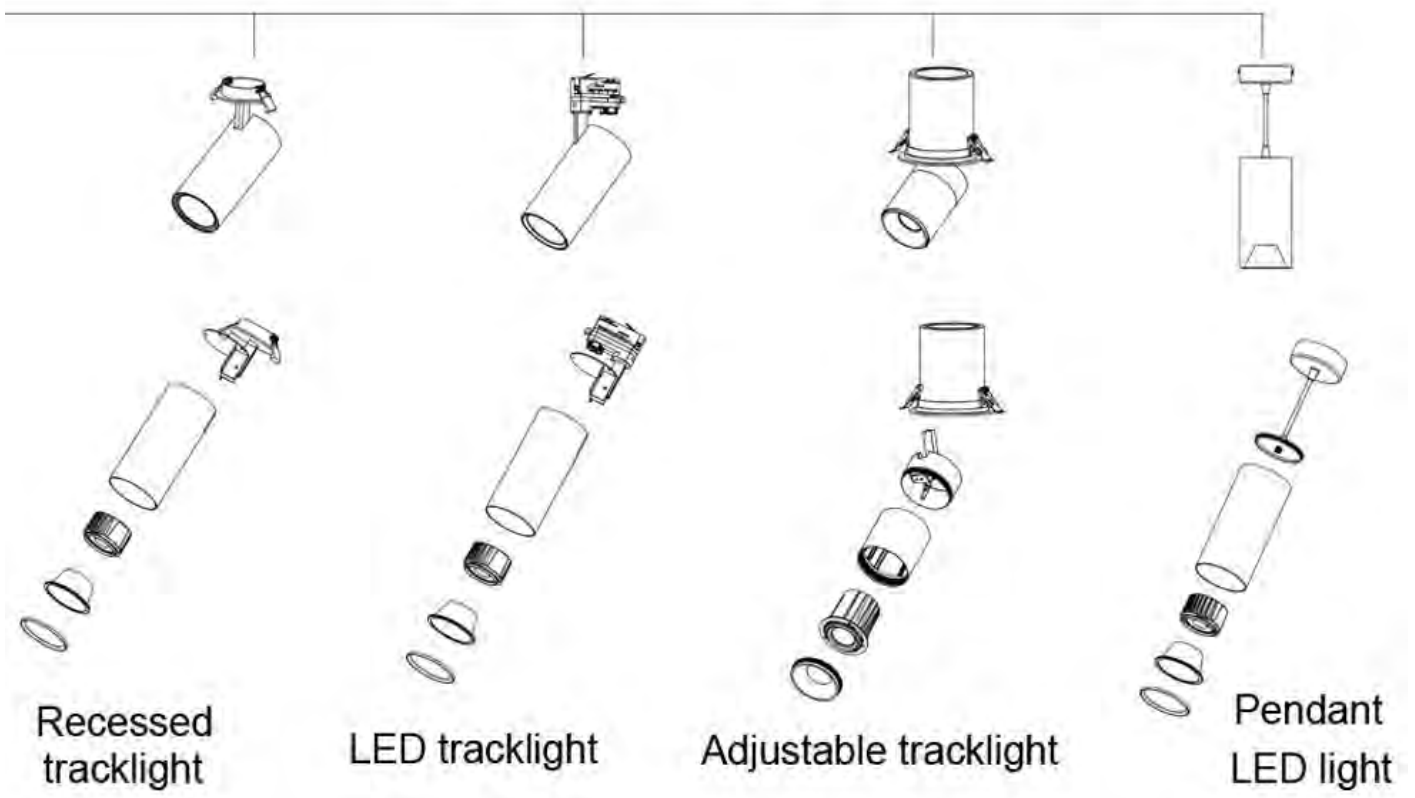

*Four size reflectors with four colors option

Quick interchange with Magnet design

MAGNET ATTACHMENT

1. Choose the right color reflector color, fix the safety cable

2. Put the reflector to the body

3. Choose the right light module (Color, CRI, Wattage, Beam angle, lm/W)

Installation

DL0315WM	110mm	80mm	90-100mm
DL0420WM	135mm	83mm	120-125mm
DL0430WM	135mm	117mm	120-125mm
DL0630WM	200mm	110mm	165-180mm
DL0840WM	240mm	126mm	200-220mm

1, Cut hole according to exact which size you purchased

2, Connect Wire

3, Fit the luminaire in the hole

4, Finish

3 types of light module expand to more than ten different led fixtures

Surface mounted downlight	LED Tracklight	Surface mounted tracklight	Recessed tracklight	Adjustable tracklight	Pendant LED light
					
90x190mm	90x190mm	90x190mm	90x190mm	90x130mm	90x190mm
10-15W	10-15W	10-15W	10-15W	10-15W	10-15W
Surface mounted downlight	LED Tracklight	Surface mounted tracklight	Recessed tracklight	Adjustable tracklight	Pendant LED light
					
90x190mm	90x190mm	90x190mm	90x190mm	90x130mm	90x190mm
Watt 15-30W	Watt 15-30W	Watt 15-30W	Watt 15-30W	Watt 15-30W	Watt 15-30W
Surface mounted downlight	LED Tracklight	Surface mounted tracklight	Recessed tracklight	Adjustable tracklight	Pendant LED light
					
130x180mm	130x180mm	130x180mm	130x180mm	coming soon	130x200mm
Watt 20-35W	Watt 20-35W	Watt 20-35W	Watt 20-35W		Watt 20-35W