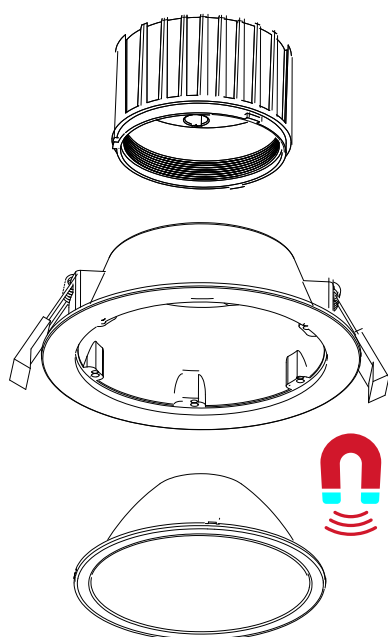

	size	size	size	size
	D80mm	D106mm	D150mm	D188mm
Color	Black	Black	Black	Black
	Silver	Silver	Silver	Silver
	Glod	Glod	Glod	Glod
	White	White	White	White
Materials	Aluminum 1090	Aluminum 1090	Aluminum 1090	Aluminum 1090

*Four size reflectors with four colors option

Quick interchange with Magnet design

MAGNET ATTACHMENT

1. Choose the right color reflector color, fix the safety cable

2. Put the reflector to the body

3. Choose the right light module (Color, CRI, Wattage, Beam angle, lm/W)

Installation

DL0315WM	110mm	80mm	90-100mm
DL0420WM	135mm	83mm	120-125mm
DL0430WM	135mm	117mm	120-125mm
DL0630WM	200mm	110mm	165-180mm
DL0840WM	240mm	126mm	200-220mm

1, Cut hole according to exact which size you purchased

2, Connect Wire

3, Fit the luminaire in the hole

4, Finish

3 types of light module expand to more than ten different led fixtures

Surface mounted downlight	LED Tracklight	Surface mounted tracklight	Recessed tracklight	Adjustable tracklight	Pendant LED light
					
90x190mm	90x190mm	90x190mm	90x190mm	90x130mm	90x190mm
10-15W	10-15W	10-15W	10-15W	10-15W	10-15W
Surface mounted downlight	LED Tracklight	Surface mounted tracklight	Recessed tracklight	Adjustable tracklight	Pendant LED light
					
90x190mm	90x190mm	90x190mm	90x190mm	90x130mm	90x190mm
Watt 15-30W	Watt 15-30W	Watt 15-30W	Watt 15-30W	Watt 15-30W	Watt 15-30W
Surface mounted downlight	LED Tracklight	Surface mounted tracklight	Recessed tracklight	Adjustable tracklight	Pendant LED light
					
130x180mm	130x180mm	130x180mm	130x180mm	coming soon	130x200mm
Watt 20-35W	Watt 20-35W	Watt 20-35W	Watt 20-35W		Watt 20-35W