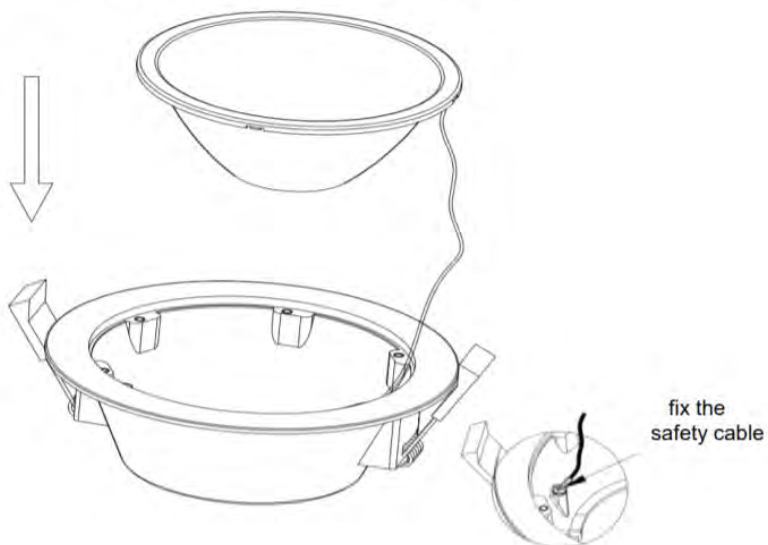

*Four size reflectors with four colors option

Quick interchange with Magnet design

MAGNET ATTACHMENT

1. Choose the right color reflector color, fix the safety cable

2. Put the reflector to the body

3. Choose the right light module (Color, CRI, Wattage, Beam angle, lm/W)

Installation

DL0315WM	110mm	80mm	90-100mm
DL0420WM	135mm	83mm	120-125mm
DL0430WM	135mm	117mm	120-125mm
DL0630WM	200mm	110mm	165-180mm
DL0840WM	240mm	126mm	200-220mm

1, Cut hole according to exact which size you purchased

2, Connect Wire

3, Fit the luminaire in the hole

4, Finish

3 types of light module expand to more than ten different led fixtures

Surface mounted downlight	LED Tracklight	Surface mounted tracklight	Recessed tracklight	Adjustable tracklight	Pendant LED light
					
90x190mm	90x190mm	90x190mm	90x190mm	90x130mm	90x190mm
10-15W	10-15W	10-15W	10-15W	10-15W	10-15W
Surface mounted downlight	LED Tracklight	Surface mounted tracklight	Recessed tracklight	Adjustable tracklight	Pendant LED light
					
90x190mm	90x190mm	90x190mm	90x190mm	90x130mm	90x190mm
Watt 15-30W	Watt 15-30W	Watt 15-30W	Watt 15-30W	Watt 15-30W	Watt 15-30W
Surface mounted downlight	LED Tracklight	Surface mounted tracklight	Recessed tracklight	Adjustable tracklight	Pendant LED light
					
130x180mm	130x180mm	130x180mm	130x180mm	coming soon	130x200mm
Watt 20-35W	Watt 20-35W	Watt 20-35W	Watt 20-35W		Watt 20-35W