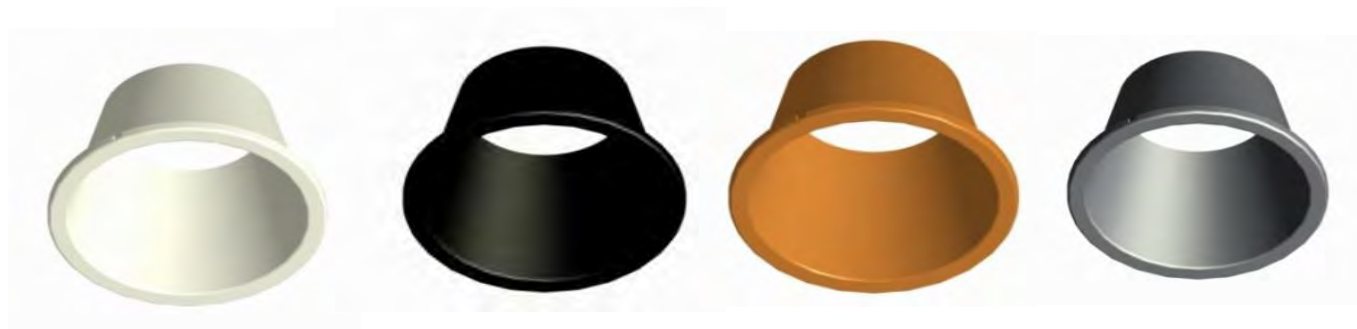

Light module 1

Light module 2

Light module 3

Module specification

Wattage	5-20W	20-30W	20-40W
Size	D70xH42mm	D70xH76mm	D120xH55mm
Materials	ADC12 Die cast aluminum	ADC12 Die cast aluminum	ADC12 Die cast aluminum
LED brand	Citizen, CREE, Bridgelux	Citizen, CREE, Bridgelux	Citizen, CREE, Bridgelux
CCT	2700/300/350//4000K DIM2WARM 2000-3000K Tunable white 3000-6000K Tunable white 2700-5000K Tri-color 3000/4000/5000K	2700/300/350//4000K DIM2WARM 2000-3000K Tunable white 3000-6000K Tunable white 2700-5000K Tri-color 3000/4000/5000K	2700/300/350//4000K DIM2WARM 2000-3000K Tunable white 3000-6000K Tunable white 2700-5000K Tri-color 3000/4000/5000K
CRI	Ra 80+,90+97+	Ra 80+,90+97+	Ra 80+,90+97+
Optics	Lens, reflector	Lens, reflector	Lens, reflector
Beam angle	15/24/38/60°	15/24/38/60°	15/24/38/60°
UGR	<19	<19	<19
Efficiency	80-150lm/W	80-150lm/W	80-150lm/W
Voltage	DC36V	DC36V	DC36V
Current	150-500mA	500-700mA	500-950mA
Finish color	Black	Black	Black

	size	size	size	size
	D80mm	D106mm	D150mm	D188mm
Color	Black	Black	Black	Black
	Silver	Silver	Silver	Silver
	Glod	Glod	Glod	Glod
	White	White	White	White
Materials	Aluminum 1090	Aluminum 1090	Aluminum 1090	Aluminum 1090