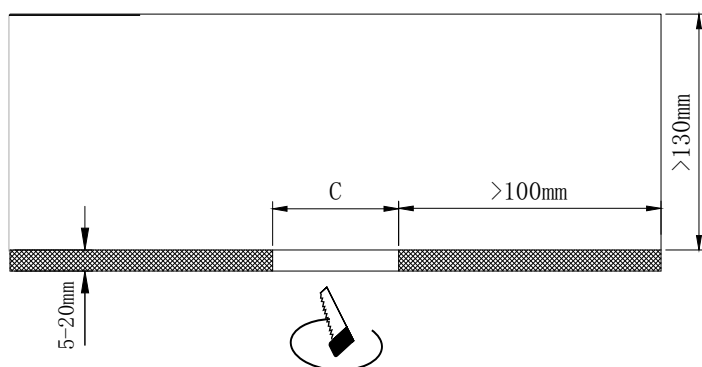

	size	size	size	size
	D80mm	D106mm	D150mm	D188mm
Color	Black	Black	Black	Black
	Silver	Silver	Silver	Silver
	Glod	Glod	Glod	Glod
	White	White	White	White
Materials	Aluminum 1090	Aluminum 1090	Aluminum 1090	Aluminum 1090

*Four size reflectors with four colors option

Quick interchange with Magnet design

MAGNET ATTACHMENT

1. Choose the right color reflector color, fix the safety cable

2. Put the reflector to the body

3. Choose the right light module (Color, CRI, Wattage, Beam angle, lm/W)

Installation

DL0315WM	110mm	80mm	90-100mm
DL0420WM	135mm	83mm	120-125mm
DL0430WM	135mm	117mm	120-125mm
DL0630WM	200mm	110mm	165-180mm
DL0840WM	240mm	126mm	200-220mm

1, Cut hole according to exact which size you purchased