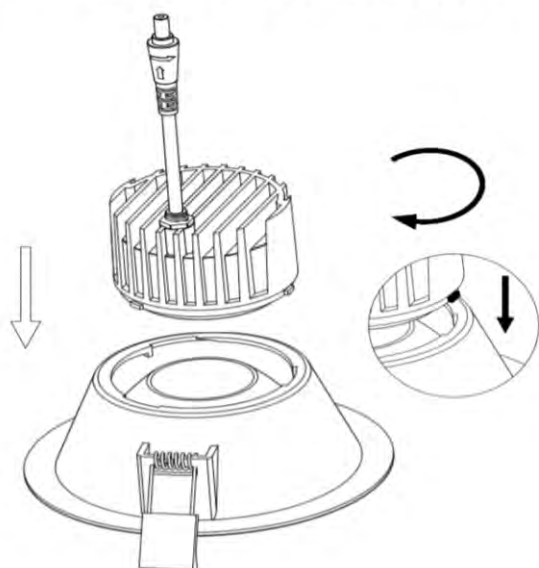

	size	size	size	size
	D80mm	D106mm	D150mm	D188mm
Color	Black	Black	Black	Black
	Silver	Silver	Silver	Silver
	Glod	Glod	Glod	Glod
	White	White	White	White
Materials	Aluminum 1090	Aluminum 1090	Aluminum 1090	Aluminum 1090

*Four size reflectors with four colors option

Quick interchange with Magnet design

MAGNET ATTACHMENT

1. Choose the right color reflector color, fix the safety cable

2. Put the reflector to the body

3. Choose the right light module (Color, CRI, Wattage, Beam angle, lm/W)

Installation

DL0315WM	110mm	80mm	90-100mm
DL0420WM	135mm	83mm	120-125mm
DL0430WM	135mm	117mm	120-125mm
DL0630WM	200mm	110mm	165-180mm
DL0840WM	240mm	126mm	200-220mm

1, Cut hole according to exact which size you purchased

2, Connect Wire

3, Fit the luminaire in the hole

4, Finish

3 types of light module expand to more than ten different led fixtures

Surface mounted downlight	LED Tracklight	Surface mounted tracklight	Recessed tracklight	Adjustable tracklight	Pendant LED light
					
90x190mm	90x190mm	90x190mm	90x190mm	90x130mm	90x190mm
10-15W	10-15W	10-15W	10-15W	10-15W	10-15W
Surface mounted downlight	LED Tracklight	Surface mounted tracklight	Recessed tracklight	Adjustable tracklight	Pendant LED light
					
90x190mm	90x190mm	90x190mm	90x190mm	90x130mm	90x190mm
Watt 15-30W	Watt 15-30W	Watt 15-30W	Watt 15-30W	Watt 15-30W	Watt 15-30W
Surface mounted downlight	LED Tracklight	Surface mounted tracklight	Recessed tracklight	Adjustable tracklight	Pendant LED light
					
130x180mm	130x180mm	130x180mm	130x180mm	coming soon	130x200mm
Watt 20-35W	Watt 20-35W	Watt 20-35W	Watt 20-35W		Watt 20-35W