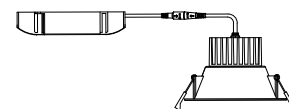

+ R Z W K H P R G X O H V \ V W H P Z R U N V "

/LJKW PRGXOH/LJKW
¿[WXUH

- COB Single color
- COB Tri-color
- COBDTW
- COBRGB
- COBRGBW
- SMD single color
- SMD Tri-color

LED
downlight

- LED tracklight
- Suspension light
- Adjustable light
- Ceiling mounted light

)L[WXUH ZLWK
OLJKW PRGXOH

- Single color COB LED downlight
- Tri-color COB LED downlight
- DTW COB LED downlight
- RGB COB LED downlight
- RGBW COB LED downlight
- Single color SMD LED downlight
- Tri-color SMD LED downlight

'LPPDEOH
VROXWLRQ

- DALI
- TRIAC
- 0/1-10V
- ZigBee
- BLE/CASAMBI
- 2.4GRF
- DMX
- Push
- Self diming

&RPSOHWHG OHG OLJKW
GLPPDEOH VROXWLRQ

- DALI Dimmable Single color COB LED downlight
- DALI Dimmable Tri-color COB LED downlight
- DALI Dimmable DIM2WARM LED downlight
- DALI RGB LED downlight
- DALI RGBW LED downlight
- DALI Dimmable Single color SMD LED downlight
- DALI Dimmable Tri-color SMD LED downlight
- On/off COB LED downlight
- On/off SMD LED downlight