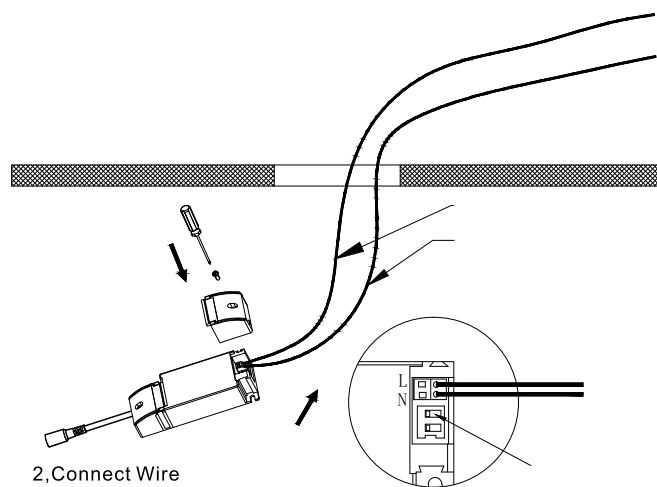

*Four size reflectors with four colors option

Quick interchange with Magnet design

MAGNET ATTACHMENT

1. Choose the right color reflector color, fix the safety cable

2. Put the reflector to the body

3. Choose the right light module (Color, CRI, Wattage, Beam angle, lm/W)

Installation

DL0315WM	110mm	80mm	90-100mm
DL0420WM	135mm	83mm	120-125mm
DL0430WM	135mm	117mm	120-125mm
DL0630WM	200mm	110mm	165-180mm
DL0840WM	240mm	126mm	200-220mm

1, Cut hole according to exact which size you purchased

2, Connect Wire

3, Fit the luminaire in the hole

4, Finish

3 types of light module expand to more than ten different led fixtures

Surface mounted downlight	LED Tracklight	Surface mounted tracklight	Recessed tracklight	Adjustable tracklight	Pendant LED light
					
90x190mm	90x190mm	90x190mm	90x190mm	90x130mm	90x190mm
10-15W	10-15W	10-15W	10-15W	10-15W	10-15W
Surface mounted downlight	LED Tracklight	Surface mounted tracklight	Recessed tracklight	Adjustable tracklight	Pendant LED light
					
90x190mm	90x190mm	90x190mm	90x190mm	90x130mm	90x190mm
Watt 15-30W	Watt 15-30W	Watt 15-30W	Watt 15-30W	Watt 15-30W	Watt 15-30W
Surface mounted downlight	LED Tracklight	Surface mounted tracklight	Recessed tracklight	Adjustable tracklight	Pendant LED light
					
130x180mm	130x180mm	130x180mm	130x180mm	coming soon	130x200mm
Watt 20-35W	Watt 20-35W	Watt 20-35W	Watt 20-35W		Watt 20-35W