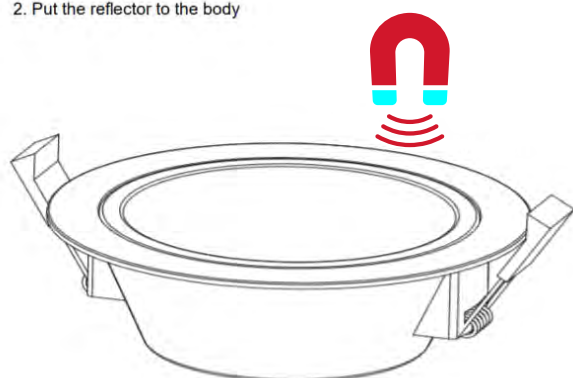

*Four size reflectors with four colors option

Quick interchange with Magnet design

MAGNET ATTACHMENT

1. Choose the right color reflector color, fix the safety cable

2. Put the reflector to the body

3. Choose the right light module (Color, CRI, Wattage, Beam angle, lm/W)

Installation

DL0315WM	110mm	80mm	90-100mm
DL0420WM	135mm	83mm	120-125mm
DL0430WM	135mm	117mm	120-125mm
DL0630WM	200mm	110mm	165-180mm
DL0840WM	240mm	126mm	200-220mm

1, Cut hole according to exact which size you purchased