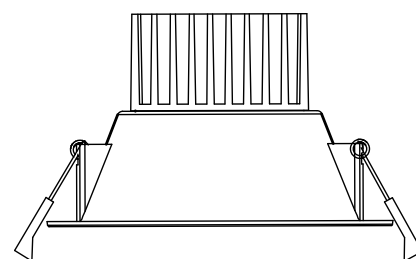

	size	size	size	size
	D80mm	D106mm	D150mm	D188mm
Color	Black	Black	Black	Black
	Silver	Silver	Silver	Silver
	Glod	Glod	Glod	Glod
	White	White	White	White
Materials	Aluminum 1090	Aluminum 1090	Aluminum 1090	Aluminum 1090

*Four size reflectors with four colors option

Quick interchange with Magnet design

MAGNET ATTACHMENT

1. Choose the right color reflector color, fix the safety cable

2. Put the reflector to the body

3. Choose the right light module (Color, CRI, Wattage, Beam angle, lm/W)

Installation

DL0315WM	110mm	80mm	90-100mm
DL0420WM	135mm	83mm	120-125mm
DL0430WM	135mm	117mm	120-125mm
DL0630WM	200mm	110mm	165-180mm
DL0840WM	240mm	126mm	200-220mm

1, Cut hole according to exact which size you purchased