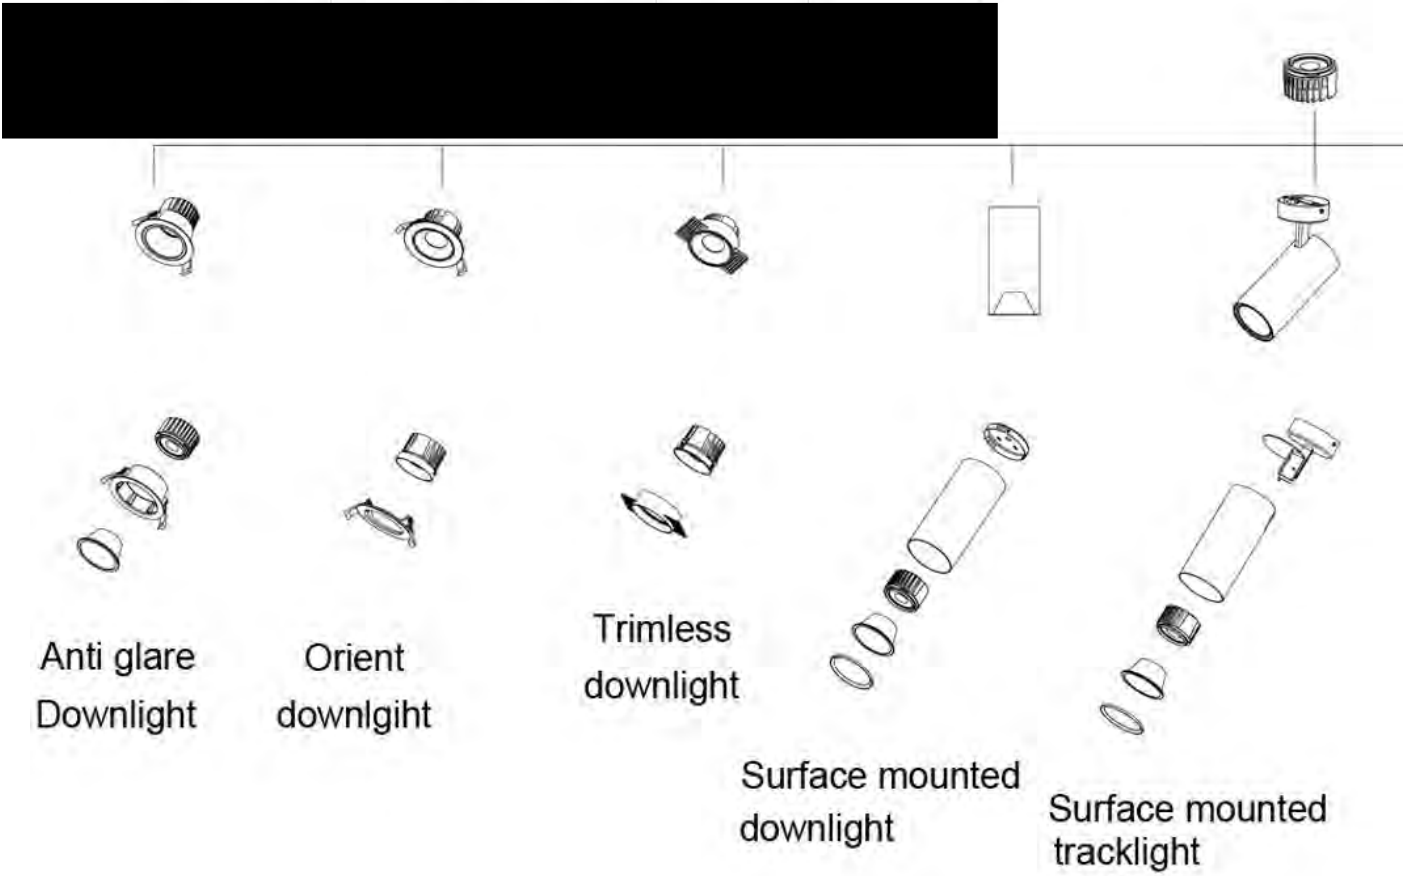

*Four size reflectors with four colors option

Quick interchange with Magnet design

MAGNET ATTACHMENT

1. Choose the right color reflector color, fix the safety cable

2. Put the reflector to the body

3. Choose the right light module (Color, CRI, Wattage, Beam angle, lm/W)

Installation

DL0315WM	110mm	80mm	90-100mm
DL0420WM	135mm	83mm	120-125mm
DL0430WM	135mm	117mm	120-125mm
DL0630WM	200mm	110mm	165-180mm
DL0840WM	240mm	126mm	200-220mm

1, Cut hole according to exact which size you purchased

2, Connect Wire

3, Fit the luminaire in the hole

4, Finish

3 types of light module expand to more than ten different led fixtures

Surface mounted downlight	LED Tracklight	Surface mounted tracklight	Recessed tracklight	Adjustable tracklight	Pendant LED light
					
90x190mm	90x190mm	90x190mm	90x190mm	90x130mm	90x190mm
10-15W	10-15W	10-15W	10-15W	10-15W	10-15W
Surface mounted downlight	LED Tracklight	Surface mounted tracklight	Recessed tracklight	Adjustable tracklight	Pendant LED light
					
90x190mm	90x190mm	90x190mm	90x190mm	90x130mm	90x190mm
Watt 15-30W	Watt 15-30W	Watt 15-30W	Watt 15-30W	Watt 15-30W	Watt 15-30W
Surface mounted downlight	LED Tracklight	Surface mounted tracklight	Recessed tracklight	Adjustable tracklight	Pendant LED light
					
130x180mm	130x180mm	130x180mm	130x180mm	coming soon	130x200mm
Watt 20-35W	Watt 20-35W	Watt 20-35W	Watt 20-35W		Watt 20-35W