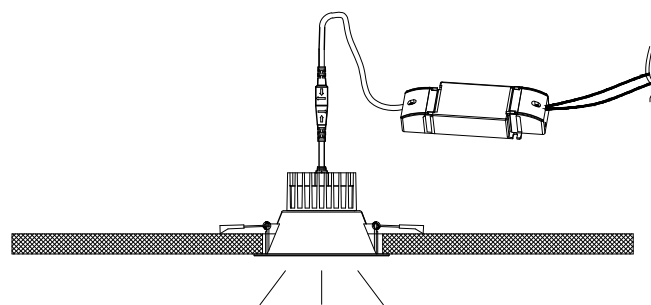

*Four size reflectors with four colors option

Quick interchange with Magnet design

MAGNET ATTACHMENT

1. Choose the right color reflector color, fix the safety cable

2. Put the reflector to the body

3. Choose the right light module (Color, CRI, Wattage, Beam angle, lm/W)

Installation

DL0315WM	110mm	80mm	90-100mm
DL0420WM	135mm	83mm	120-125mm
DL0430WM	135mm	117mm	120-125mm
DL0630WM	200mm	110mm	165-180mm
DL0840WM	240mm	126mm	200-220mm

1, Cut hole according to exact which size you purchased

2, Connect Wire

3, Fit the luminaire in the hole

4, Finish

3 types of light module expand to more than ten different led fixtures

Surface mounted downlight	LED Tracklight	Surface mounted tracklight	Recessed tracklight	Adjustable tracklight	Pendant LED light
					
90x190mm	90x190mm	90x190mm	90x190mm	90x130mm	90x190mm
10-15W	10-15W	10-15W	10-15W	10-15W	10-15W
Surface mounted downlight	LED Tracklight	Surface mounted tracklight	Recessed tracklight	Adjustable tracklight	Pendant LED light
					
90x190mm	90x190mm	90x190mm	90x190mm	90x130mm	90x190mm
Watt 15-30W	Watt 15-30W	Watt 15-30W	Watt 15-30W	Watt 15-30W	Watt 15-30W
Surface mounted downlight	LED Tracklight	Surface mounted tracklight	Recessed tracklight	Adjustable tracklight	Pendant LED light
					
130x180mm	130x180mm	130x180mm	130x180mm	coming soon	130x200mm
Watt 20-35W	Watt 20-35W	Watt 20-35W	Watt 20-35W		Watt 20-35W