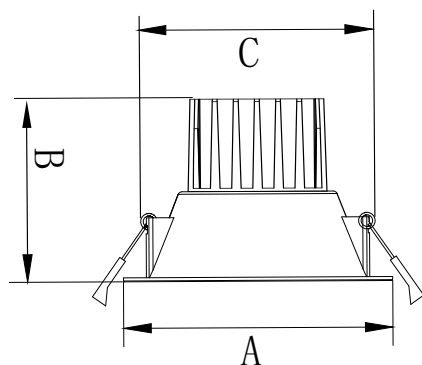

*Four size reflectors with four colors option

Quick interchange with Magnet design

MAGNET ATTACHMENT

1. Choose the right color reflector color, fix the safety cable

2. Put the reflector to the body

3. Choose the right light module (Color, CRI, Wattage, Beam angle, lm/W)

Installation

DL0315WM	110mm	80mm	90-100mm
DL0420WM	135mm	83mm	120-125mm
DL0430WM	135mm	117mm	120-125mm
DL0630WM	200mm	110mm	165-180mm
DL0840WM	240mm	126mm	200-220mm

1, Cut hole according to exact which size you purchased