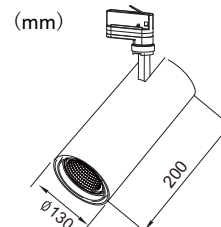

Cylinder 130

Product specification

INTERIOR TRACK LIGHT

Installation	Track light
Cut out	-
Dimension	218 x 130 x 200mm

Technical description			
Article number	TL130A50WB		
LED Consumption	43.7W (CITIZEN)		
Current	1200mA		
CCT	2700K	3000K	4000K
Lumen *1	6700lm	7100lm	7300lm
system *3	5345lm	5467lm	5567lm
Voltage	36V DC		
Reflector	15°20°38°		
CRI	>80 (PREMIUM 90+)		
Driver	Built in , I/P: 220-240V 50/60HZ O/P: 27-42V 1200mA 50W Max		

Technical character	
Insulation	CLASS I
Protection	IP 20
Tilt	0~90°
Rotate	0~355°
Operating temperature	-20~40°C
Average Failure Time	L70(10k) >60000 (h)

Materials	
Luminaire	aluminum extrusion
Reflector	optic lens
Heat sink	aluminum extrusion
Gear box	none
Color available	white / black
Driver	built in ,DALI 1-10VDC ,TRIAC option

Package

inner box	135x135x305mm
outer box	425x425x325mm 16.5kg 9PCS/CTN

Accessories

Remarks

*1. LUMEN : for LED chip test result based on Tc=85°C.

This is the ideal (Maximum) lumen. This lumen information is from the LED supplier

Live connector

T connector

L connector

End cap

Quick T-BAR

Suspension cable

Packaging:

Box
135x135x305mm
1pc/box
GW: 1.2kg/box