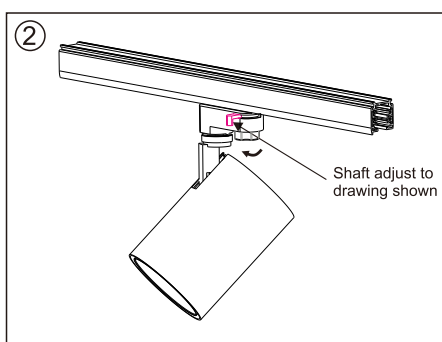

Adaptor disassembly diagram