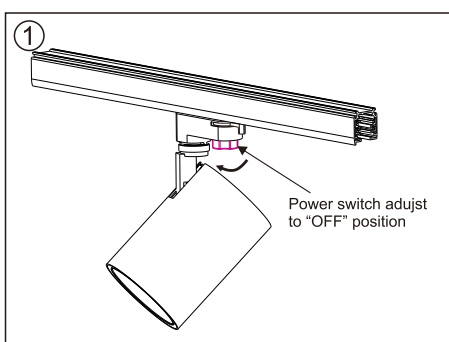

Adaptor disassembly diagram