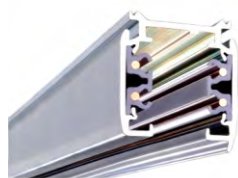

4000K

Adaptor installation diagram

Adaptor disassembly diagram

Installation Accessories

TRACK

X connector

Surface mounting kit

Straight connector

Live connector

T connector

L connector

End cap

Quick T-BAR

Suspension cable

Packaging:

Box
135x135x305mm
1pc/box
GW: 1.2kg/box