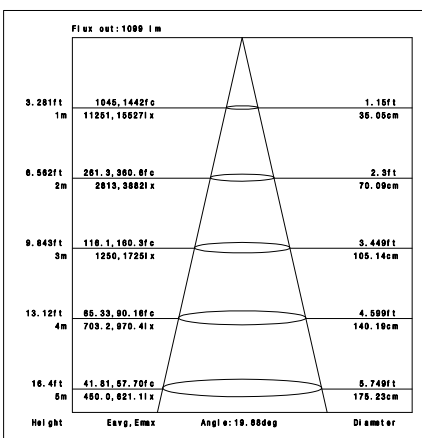

Cylinder 130

Product specification

INTERIOR TRACK LIGHT

Installation	Track light
Cut out	-
Dimension	218 x 130 x 200mm

Technical description			
Article number	TL130A50WB		
LED Consumption	43.7W (CITIZEN)		
Current	1200mA		
CCT	2700K	3000K	4000K
Lumen *1	6700lm	7100lm	7300lm
system *3	5345lm	5467lm	5567lm
Voltage	36V DC		
Reflector	15°20°38°		
CRI	>80 (PREMIUM 90+)		
Driver	Built in , I/P: 220-240V 50/60HZ O/P: 27-42V 1200mA 50W Max		

Package

inner box	135x135x305mm
outer box	425x425x325mm 16.5kg 9PCS/CTN

Accessories

Remarks

*1. LUMEN : for LED chip test result based on Tc=85°C.

This is the ideal (Maximum) lumen. This lumen information is from the LED supplier

*3. LUMEN(system) (Total FLUX) : this lumen is from luminaire with heat sink, reflector and fixture, this is the real lumen with the loss because of different design of reflectors and fixtures.

Photometric

CRI80 15°

3000K

4000K

CRI80 20°

3000K

4000K

CRI80 36°

3000K