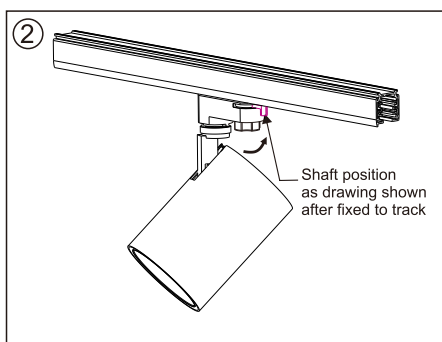

Adaptor installation diagram