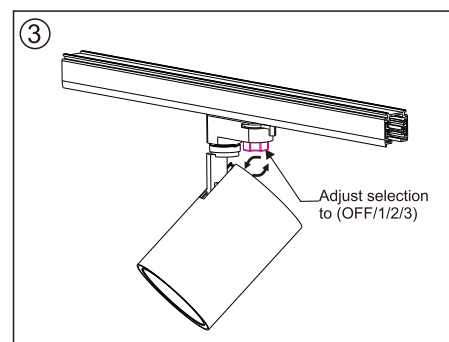

Adaptor installation diagram