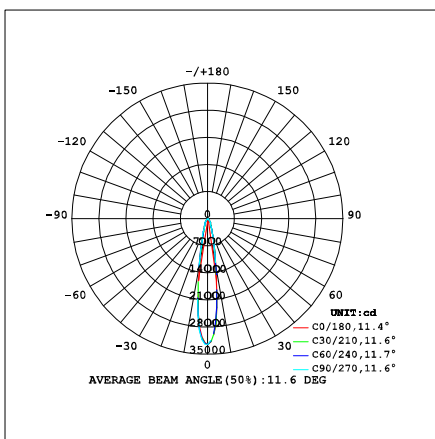

Photometric

CRI80 15°