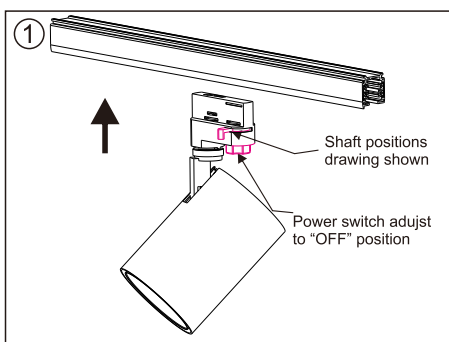

Adaptor installation diagram