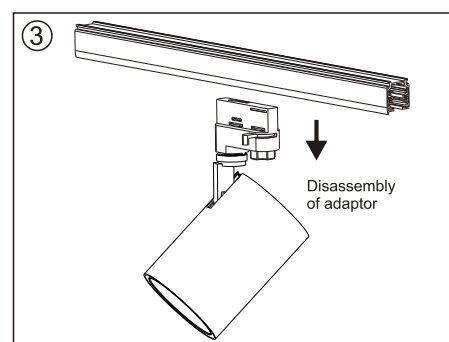

Adaptor disassembly diagram