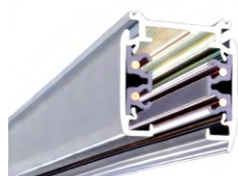

4000K

Adaptor installation diagram

Adaptor disassembly diagram

Installation Accessories

TRACK

X connector

Surface mounting kit

Straight connector

Live connector

T connector

L connector

End cap

Quick T-BAR

Suspension cable

Packaging:

Box
135x135x305mm
1pc/box
GW: 1.2kg/box