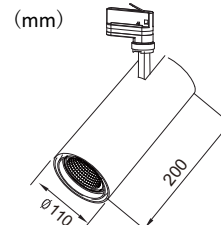

Cylinder 110

Product specification

INTERIOR TRACK LIGHT	
Installation	Track light
Cut out	-
Dimension	218 x 110 x 200mm

Technical description			
Article number	TL11040WB SE		
LED Consumption	35.7W (CITIZEN)		
Current	1050mA		
CCT	2700K	3000K	4000K
Lumen *1	5700lm	5800lm	5890lm
system *3	4608lm	4687lm	4735lm
Voltage	36V DC		
Reflector	15°20°30°60°		
CRI	>80 (PREMIUM 90+)		
Driver	Built in , I/P: 220-240V 50/60HZ O/P: 27-42V 1050mA 40W Max		

Technical character	
Insulation	CLASS I
Protection	IP 20
Tilt	0~90°
Rotate	0~355°
Operating temperature	-20~40°C
Average Failure Time	L70(10k) >60000 (h)

Materials	
Luminaire	aluminum extrusion
Reflector	optic lens
Heat sink	aluminum extrusion
Gear box	none
Color available	white / black
Driver	built in ,DALI 1-10VDC ,TRIAC option

Package

inner box	115x115x305mm
outer box	478x365x325mm 16.2kg 12PCS/CTN

Accessories

Remarks

*1. LUMEN : for LED chip test result based on Tc=85°C.

This is the ideal (Maximum) lumen. This lumen information is from the LED supplier

Live connector

T connector

L connector

End cap

Quick T-BAR

Suspension cable

Packaging:

Box
135x135x305mm
1pc/box
GW: 1.2kg/box