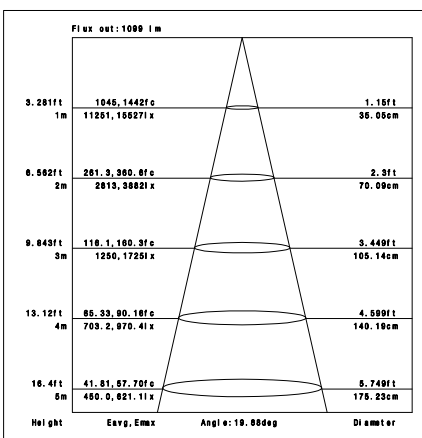

Cylinder 110

Product specification

INTERIOR TRACK LIGHT	
Installation	Track light
Cut out	-
Dimension	218 x 110 x 200mm

Technical description			
Article number	TL11040WB SE		
LED Consumption	35.7W (CITIZEN)		
Current	1050mA		
CCT	2700K	3000K	4000K
Lumen *1	5700lm	5800lm	5890lm
system *3	4608lm	4687lm	4735lm
Voltage	36V DC		
Reflector	15°20°30°60°		
CRI	>80 (PREMIUM 90+)		
Driver	Built in , I/P: 220-240V 50/60HZ O/P: 27-42V 1050mA 40W Max		

Package

inner box	115x115x305mm
outer box	478x365x325mm 16.2kg 12PCS/CTN

Accessories

Remarks

*1. LUMEN : for LED chip test result based on Tc=85°C.

This is the ideal (Maximum) lumen. This lumen information is from the LED supplier

*3. LUMEN(system) (Total FLUX) : this lumen is from luminaire with heat sink, reflector and fixture, this is the real lumen with the loss because of different design of reflectors and fixtures.

Photometric

CRI80 15°

3000K

4000K

CRI80 20°

3000K

4000K

CRI80 30°

3000K