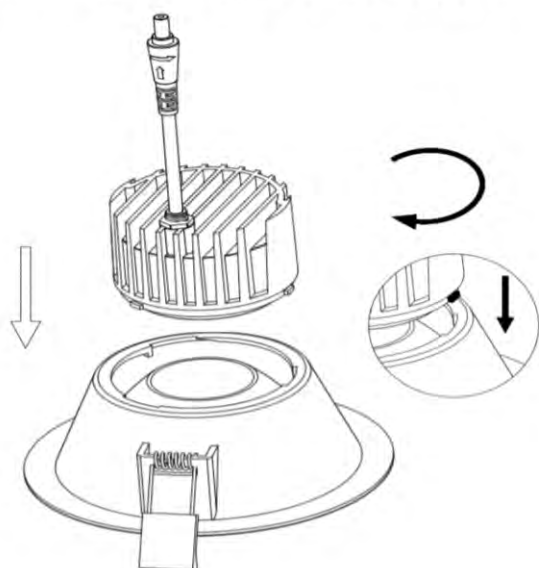

	size 1	size 2	size 3	size 4
	D80mm	D106mm	D150mm	D188mm
Color	Black Silver Glod White	Black Silver Glod White	Black Silver Glod White	Black Silver Glod White
Materials	Aluminum 1090	Aluminum 1090	Aluminum 1090	Aluminum 1090

*Four size reflectors with four colors option

Quick interchange with Magnet design

MAGNET ATTACHMENT

1. Choose the right color reflector color, fix the safety cable

2. Put the reflector to the body

3. Choose the right light module (Color, CRI, Wattage, Beam angle, lm/W)

Installation

Product Model	Size(A)	Size(B)	Cut out (C)
DL0315WM	110mm	80mm	90-100mm
DL0420WM	135mm	83mm	120-125mm
DL0430WM	135mm	117mm	120-125mm
DL0630WM	200mm	110mm	165-180mm
DL0840WM	240mm	126mm	200-220mm

1, Cut hole according to exact which size you purchased

2, Connect Wire

3, Fit the luminaire in the hole

4, Finish

Structure designs

3 types of light module expand to more than ten different led fixtures

Surface mounted downlight	LED Tracklight	Surface mounted tracklight	Recessed tracklight	Adjustable tracklight	Pendant LED light
					
90x190mm	90x190mm	90x190mm	90x190mm	90x130mm	90x190mm
10-15W	10-15W	10-15W	10-15W	10-15W	10-15W
Surface mounted downlight	LED Tracklight	Surface mounted tracklight	Recessed tracklight	Adjustable tracklight	Pendant LED light
					
90x190mm	90x190mm	90x190mm	90x190mm	90x130mm	90x190mm
Watt 15-30W	Watt 15-30W	Watt 15-30W	Watt 15-30W	Watt 15-30W	Watt 15-30W
Surface mounted downlight	LED Tracklight	Surface mounted tracklight	Recessed tracklight	Adjustable tracklight	Pendant LED light
					
130x180mm	130x180mm	130x180mm	130x180mm	coming soon	130x200mm
Watt 20-35W	Watt 20-35W	Watt 20-35W	Watt 20-35W		Watt 20-35W