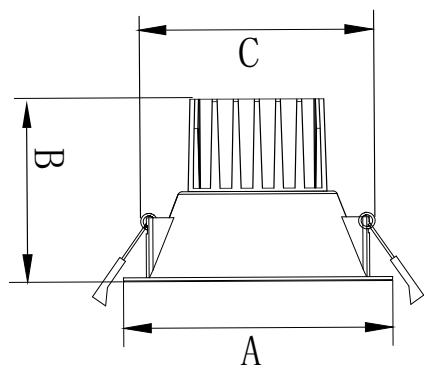

	size 1	size 2	size 3	size 4
	D80mm	D106mm	D150mm	D188mm
Color	Black Silver Glod White	Black Silver Glod White	Black Silver Glod White	Black Silver Glod White
Materials	Aluminum 1090	Aluminum 1090	Aluminum 1090	Aluminum 1090

*Four size reflectors with four colors option

Quick interchange with Magnet design

MAGNET ATTACHMENT

1. Choose the right color reflector color, fix the safety cable

2. Put the reflector to the body

3. Choose the right light module (Color, CRI, Wattage, Beam angle, lm/W)

Installation

Product Model	Size(A)	Size(B)	Cut out (C)
DL0315WM	110mm	80mm	90-100mm
DL0420WM	135mm	83mm	120-125mm
DL0430WM	135mm	117mm	120-125mm
DL0630WM	200mm	110mm	165-180mm
DL0840WM	240mm	126mm	200-220mm

1, Cut hole according to exact which size you purchased

2, Connect Wire

3, Fit the luminaire in the hole

4, Finish

Structure designs

3 types of light module expand to more than ten different led fixtures

Surface mounted downlight	LED Tracklight	Surface mounted tracklight	Recessed tracklight	Adjustable tracklight	Pendant LED light
					
90x190mm	90x190mm	90x190mm	90x190mm	90x130mm	90x190mm
10-15W	10-15W	10-15W	10-15W	10-15W	10-15W
Surface mounted downlight	LED Tracklight	Surface mounted tracklight	Recessed tracklight	Adjustable tracklight	Pendant LED light
					
90x190mm	90x190mm	90x190mm	90x190mm	90x130mm	90x190mm
Watt 15-30W	Watt 15-30W	Watt 15-30W	Watt 15-30W	Watt 15-30W	Watt 15-30W
Surface mounted downlight	LED Tracklight	Surface mounted tracklight	Recessed tracklight	Adjustable tracklight	Pendant LED light
					
130x180mm	130x180mm	130x180mm	130x180mm	coming soon	130x200mm
Watt 20-35W	Watt 20-35W	Watt 20-35W	Watt 20-35W		Watt 20-35W