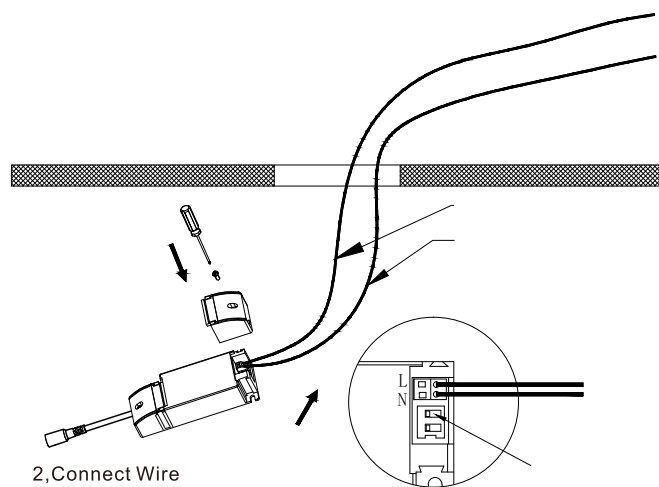

*Four size reflectors with four colors option

Quick interchange with Magnet design

MAGNET ATTACHMENT

1. Choose the right color reflector color, fix the safety cable

2. Put the reflector to the body

3. Choose the right light module (Color, CRI, Wattage, Beam angle, lm/W)

Installation

Product Model	Size(A)	Size(B)	Cut out (C)
DL0315WM	110mm	80mm	90-100mm
DL0420WM	135mm	83mm	120-125mm
DL0430WM	135mm	117mm	120-125mm
DL0630WM	200mm	110mm	165-180mm
DL0840WM	240mm	126mm	200-220mm

1, Cut hole according to exact which size you purchased

2, Connect Wire

3, Fit the luminaire in the hole

4, Finish

Structure designs

3 types of light module expand to more than ten different led fixtures

Surface mounted downlight	LED Tracklight	Surface mounted tracklight	Recessed tracklight	Adjustable tracklight	Pendant LED light
					
90x190mm	90x190mm	90x190mm	90x190mm	90x130mm	90x190mm
10-15W	10-15W	10-15W	10-15W	10-15W	10-15W
Surface mounted downlight	LED Tracklight	Surface mounted tracklight	Recessed tracklight	Adjustable tracklight	Pendant LED light
					
90x190mm	90x190mm	90x190mm	90x190mm	90x130mm	90x190mm
Watt 15-30W	Watt 15-30W	Watt 15-30W	Watt 15-30W	Watt 15-30W	Watt 15-30W
Surface mounted downlight	LED Tracklight	Surface mounted tracklight	Recessed tracklight	Adjustable tracklight	Pendant LED light
					
130x180mm	130x180mm	130x180mm	130x180mm	coming soon	130x200mm
Watt 20-35W	Watt 20-35W	Watt 20-35W	Watt 20-35W		Watt 20-35W