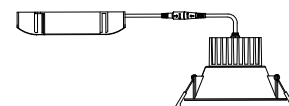

Completed led light with different dimmable solution

- DALI Dimmable Single color COB LED downlight
- DALI Dimmable Tri-color COB LED downlight
- DALI Dimmable DIM2WARM LED downlight
- DALI RGB LED downlight
- DALI RGBW LED downlight
- DALI Dimmable Single color SMD LED downlight
- DALI Dimmable Tri-color SMD LED downlight
- On/off COB LED downlight
- On/off SMD LED downlight