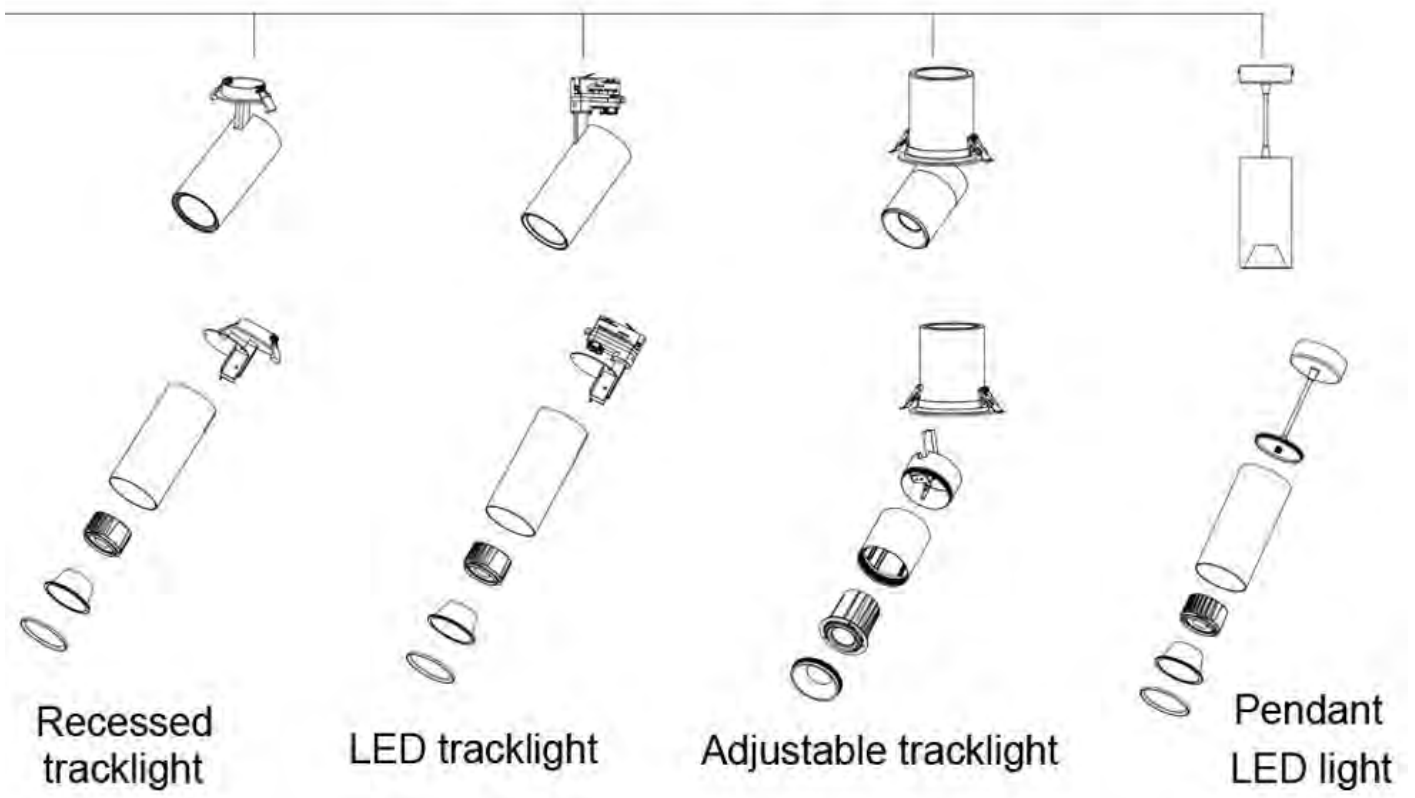

*Four size reflectors with four colors option

Quick interchange with Magnet design

MAGNET ATTACHMENT

1. Choose the right color reflector color, fix the safety cable

2. Put the reflector to the body

3. Choose the right light module (Color, CRI, Wattage, Beam angle, lm/W)

1, Cut hole according to exact which size you purchased

2, Connect Wire

3, Fit the luminaire in the hole

4, Finish

Structure designs

3 types of light module expand to more than ten different led fixtures

Surface mounted downlight	LED Tracklight	Surface mounted tracklight	Recessed tracklight	Adjustable tracklight	Pendant LED light
					
90x190mm	90x190mm	90x190mm	90x190mm	90x130mm	90x190mm
10-15W	10-15W	10-15W	10-15W	10-15W	10-15W
Surface mounted downlight	LED Tracklight	Surface mounted tracklight	Recessed tracklight	Adjustable tracklight	Pendant LED light
					
90x190mm	90x190mm	90x190mm	90x190mm	90x130mm	90x190mm
Watt 15-30W	Watt 15-30W	Watt 15-30W	Watt 15-30W	Watt 15-30W	Watt 15-30W
Surface mounted downlight	LED Tracklight	Surface mounted tracklight	Recessed tracklight	Adjustable tracklight	Pendant LED light
					
130x180mm	130x180mm	130x180mm	130x180mm	coming soon	130x200mm
Watt 20-35W	Watt 20-35W	Watt 20-35W	Watt 20-35W		Watt 20-35W