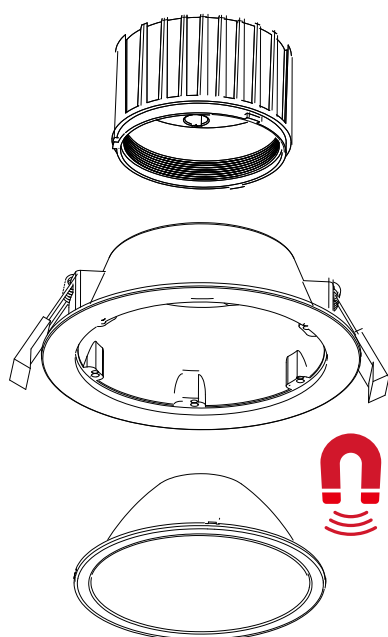

Quick interchange with Magnet design

MAGNET ATTACHMENT