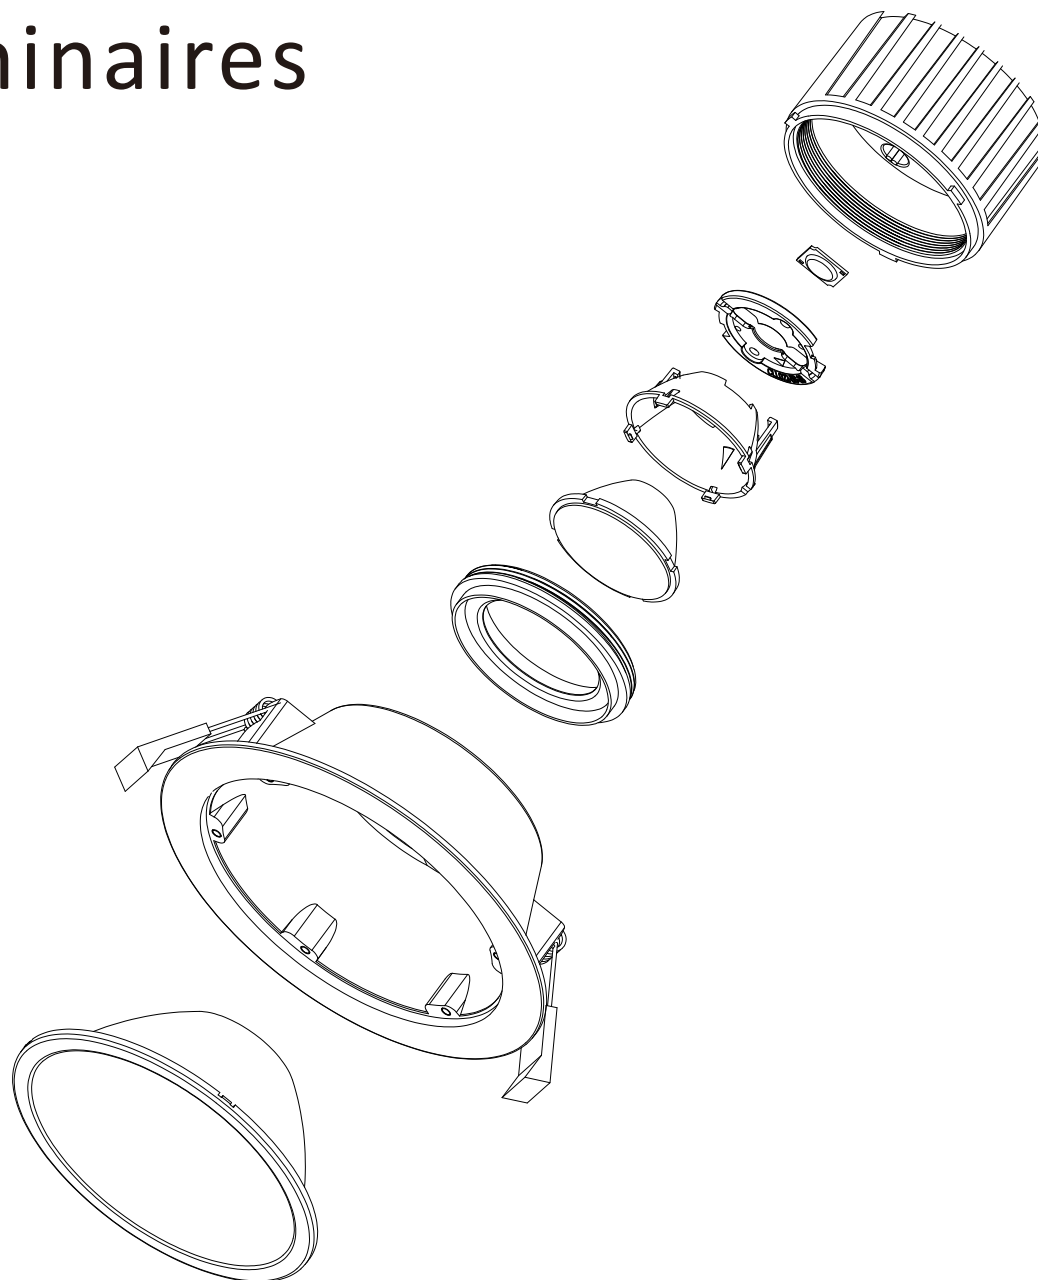

Modular system luminaires

NEW