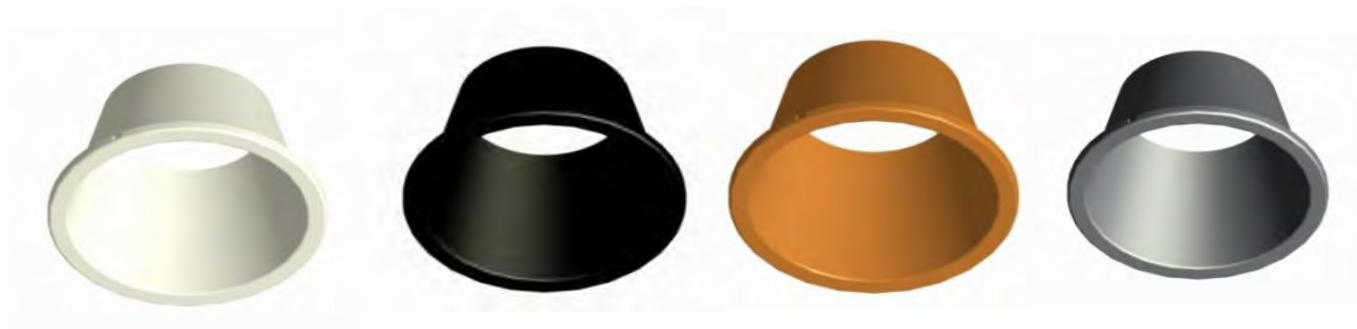

UGR<16

LED light module (3 version)

Light module 1

Light module 2

Light module 3

Module specification

Wattage	5-20W	20-30W	20-40W
Size	D70xH42mm	D70xH76mm	D120xH55mm
Materials	ADC12 Die cast aluminum	ADC12 Die cast aluminum	ADC12 Die cast aluminum
LED brand	Citizen, CREE, Bridgelux	Citizen, CREE, Bridgelux	Citizen, CREE, Bridgelux
CCT	2700/300/350//4000K DIM2WARM 2000-3000K Tunable white 3000-6000K Tunable white 2700-5000K Tri-color 3000/4000/5000K	2700/300/350//4000K DIM2WARM 2000-3000K Tunable white 3000-6000K Tunable white 2700-5000K Tri-color 3000/4000/5000K	2700/300/350//4000K DIM2WARM 2000-3000K Tunable white 3000-6000K Tunable white 2700-5000K Tri-color 3000/4000/5000K
CRI	Ra 80+,90+97+	Ra 80+,90+97+	Ra 80+,90+97+
Optics	Lens, reflector	Lens, reflector	Lens, reflector
Beam angle	15/24/38/60°	15/24/38/60°	15/24/38/60°
UGR	<19	<19	<19
Efficiency	80-150lm/W	80-150lm/W	80-150lm/W
Voltage	DC36V	DC36V	DC36V
Current	150-500mA	500-700mA	500-950mA
Finish color	Black	Black	Black

Fixture with light module

- Single color COB LED downlight
- Tri-color COB LED downlight
- DTW COB LED downlight
- RGB COB LED downlight
- RGBW COB LED downlight
- Single color SMD LED downlight
- Tri-color SMD LED downlight

Light module

- COB Single color
- COB Tri-color
- COB DIM2WARM
- COB RGB
- COB RGBW

- SMD Single color
- SMD Tri-color
- SMDDIM2WARM
- SMD RGB
- SMD RGBW
- SMD single color
- SMD Tri-color

Reflectors interchangeable

	size 1	size 2	size 3	size 4
	D80mm	D106mm	D150mm	D188mm
Color	Black Silver Glod White	Black Silver Glod White	Black Silver Glod White	Black Silver Glod White
Materials	Aluminum 1090	Aluminum 1090	Aluminum 1090	Aluminum 1090