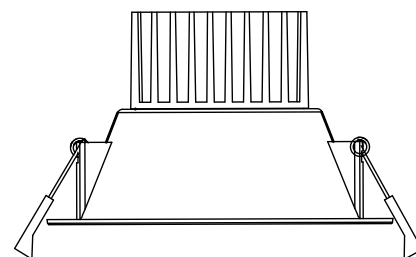

	size 1	size 2	size 3	size 4
	D80mm	D106mm	D150mm	D188mm
Color	Black Silver Glod White	Black Silver Glod White	Black Silver Glod White	Black Silver Glod White
Materials	Aluminum 1090	Aluminum 1090	Aluminum 1090	Aluminum 1090

*Four size reflectors with four colors option

Quick interchange with Magnet design

MAGNET ATTACHMENT

1. Choose the right color reflector color, fix the safety cable

2. Put the reflector to the body

3. Choose the right light module (Color, CRI, Wattage, Beam angle, lm/W)

Installation

Product Model	Size(A)	Size(B)	Cut out (C)
DL0315WM	110mm	80mm	90-100mm
DL0420WM	135mm	83mm	120-125mm
DL0430WM	135mm	117mm	120-125mm
DL0630WM	200mm	110mm	165-180mm
DL0840WM	240mm	126mm	200-220mm