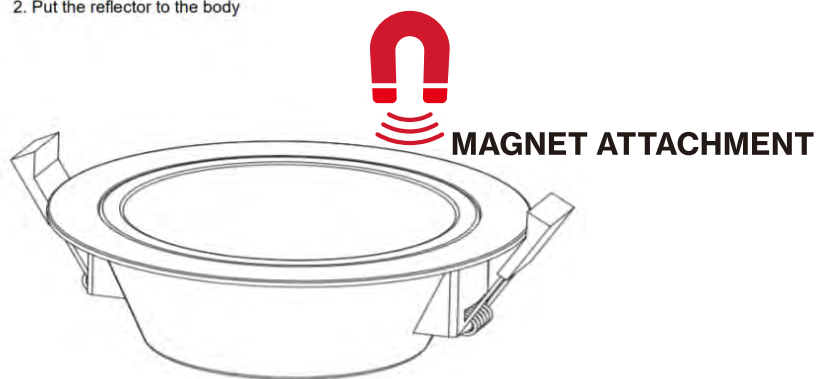

*Four size reflectors with four colors option

Quick interchange with Magnet design

MAGNET ATTACHMENT

1. Choose the right color reflector color, fix the safety cable

2. Put the reflector to the body

3. Choose the right light module (Color, CRI, Wattage, Beam angle, lm/W)

Installation

Product Model	Size(A)	Size(B)	Cut out (C)
DL0315WM	110mm	80mm	90-100mm
DL0420WM	135mm	83mm	120-125mm
DL0430WM	135mm	117mm	120-125mm
DL0630WM	200mm	110mm	165-180mm
DL0840WM	240mm	126mm	200-220mm