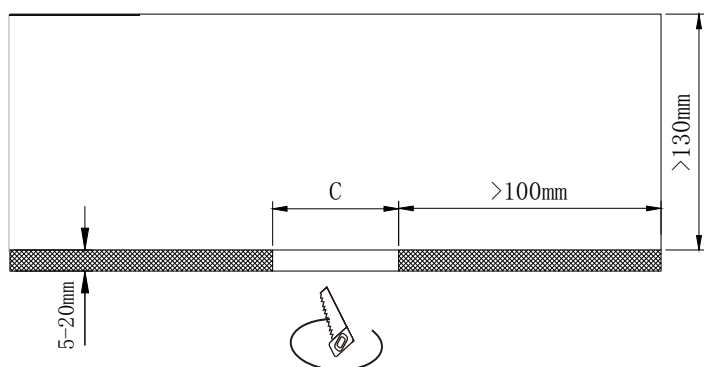

	size 1	size 2	size 3	size 4
	D80mm	D106mm	D150mm	D188mm
Color	Black Silver Glod White	Black Silver Glod White	Black Silver Glod White	Black Silver Glod White
Materials	Aluminum 1090	Aluminum 1090	Aluminum 1090	Aluminum 1090

*Four size reflectors with four colors option

Quick interchange with Magnet design

MAGNET ATTACHMENT

1. Choose the right color reflector color, fix the safety cable

2. Put the reflector to the body

3. Choose the right light module (Color, CRI, Wattage, Beam angle, lm/W)

Installation

Product Model	Size(A)	Size(B)	Cut out (C)
DL0315WM	110mm	80mm	90-100mm
DL0420WM	135mm	83mm	120-125mm
DL0430WM	135mm	117mm	120-125mm
DL0630WM	200mm	110mm	165-180mm
DL0840WM	240mm	126mm	200-220mm

1, Cut hole according to exact which size you purchased

2, Connect Wire

3, Fit the luminaire in the hole

4, Finish

Structure designs

3 types of light module expand to more than ten different led fixtures

Surface mounted downlight	LED Tracklight	Surface mounted tracklight	Recessed tracklight	Adjustable tracklight	Pendant LED light
					
90x190mm	90x190mm	90x190mm	90x190mm	90x130mm	90x190mm
10-15W	10-15W	10-15W	10-15W	10-15W	10-15W
Surface mounted downlight	LED Tracklight	Surface mounted tracklight	Recessed tracklight	Adjustable tracklight	Pendant LED light
					
90x190mm	90x190mm	90x190mm	90x190mm	90x130mm	90x190mm
Watt 15-30W	Watt 15-30W	Watt 15-30W	Watt 15-30W	Watt 15-30W	Watt 15-30W
Surface mounted downlight	LED Tracklight	Surface mounted tracklight	Recessed tracklight	Adjustable tracklight	Pendant LED light
					
130x180mm	130x180mm	130x180mm	130x180mm	coming soon	130x200mm
Watt 20-35W	Watt 20-35W	Watt 20-35W	Watt 20-35W		Watt 20-35W