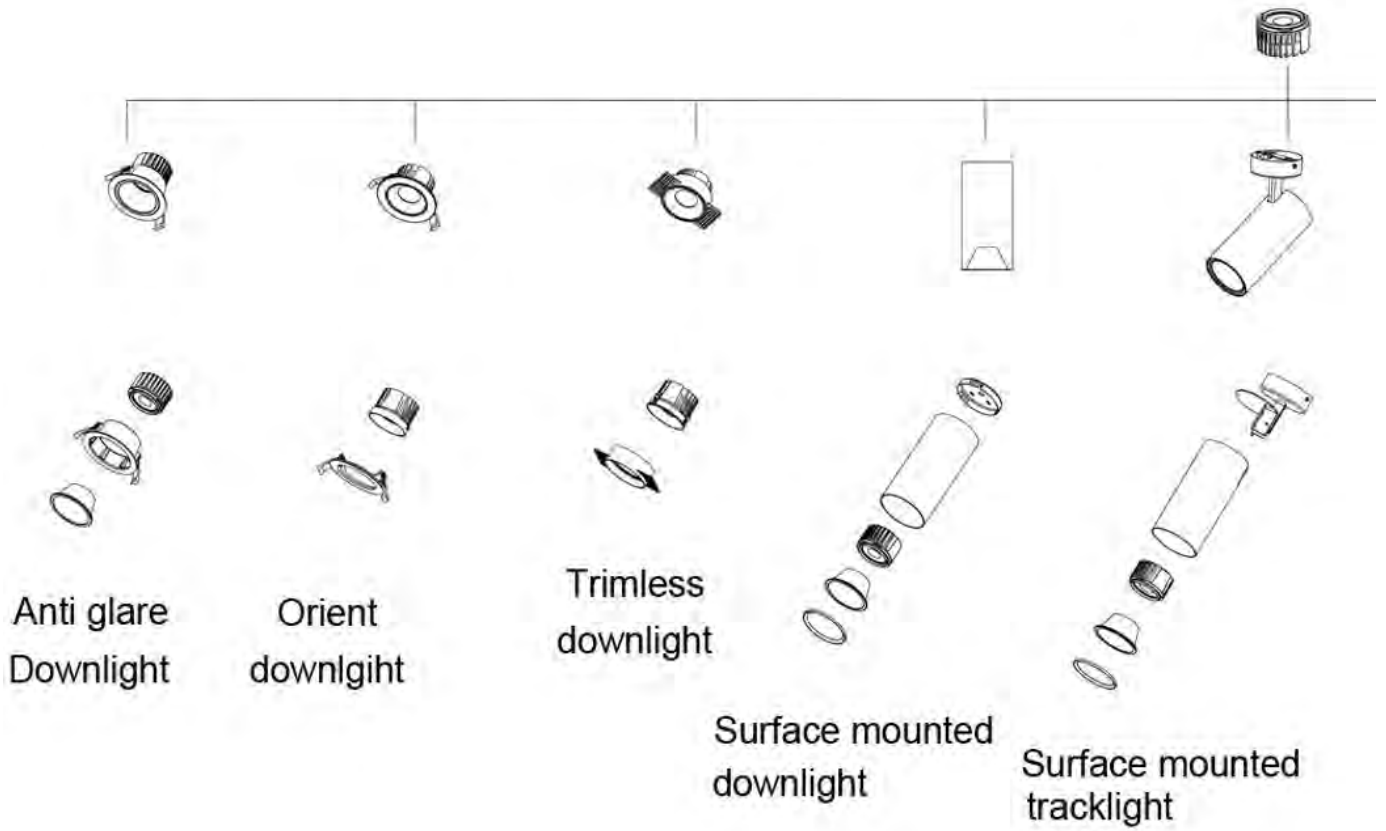

*Four size reflectors with four colors option

Quick interchange with Magnet design

MAGNET ATTACHMENT

1. Choose the right color reflector color, fix the safety cable

2. Put the reflector to the body

3. Choose the right light module (Color, CRI, Wattage, Beam angle, lm/W)

Installation

Product Model	Size(A)	Size(B)	Cut out (C)
DL0315WM	110mm	80mm	90-100mm
DL0420WM	135mm	83mm	120-125mm
DL0430WM	135mm	117mm	120-125mm
DL0630WM	200mm	110mm	165-180mm
DL0840WM	240mm	126mm	200-220mm

1, Cut hole according to exact which size you purchased

2, Connect Wire

3, Fit the luminaire in the hole

4, Finish

Structure designs

3 types of light module expand to more than ten different led fixtures

Surface mounted downlight	LED Tracklight	Surface mounted tracklight	Recessed tracklight	Adjustable tracklight	Pendant LED light
					
90x190mm	90x190mm	90x190mm	90x190mm	90x130mm	90x190mm
10-15W	10-15W	10-15W	10-15W	10-15W	10-15W
Surface mounted downlight	LED Tracklight	Surface mounted tracklight	Recessed tracklight	Adjustable tracklight	Pendant LED light
					
90x190mm	90x190mm	90x190mm	90x190mm	90x130mm	90x190mm
Watt 15-30W	Watt 15-30W	Watt 15-30W	Watt 15-30W	Watt 15-30W	Watt 15-30W
Surface mounted downlight	LED Tracklight	Surface mounted tracklight	Recessed tracklight	Adjustable tracklight	Pendant LED light
					
130x180mm	130x180mm	130x180mm	130x180mm	coming soon	130x200mm
Watt 20-35W	Watt 20-35W	Watt 20-35W	Watt 20-35W		Watt 20-35W