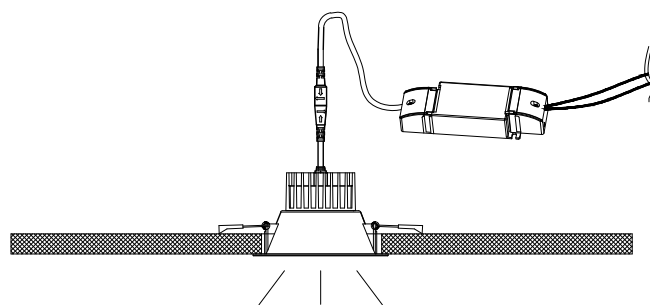

*Four size reflectors with four colors option

Quick interchange with Magnet design

MAGNET ATTACHMENT

1. Choose the right color reflector color, fix the safety cable

2. Put the reflector to the body

3. Choose the right light module (Color, CRI, Wattage, Beam angle, lm/W)

Installation

Product Model	Size(A)	Size(B)	Cut out (C)
DL0315WM	110mm	80mm	90-100mm
DL0420WM	135mm	83mm	120-125mm
DL0430WM	135mm	117mm	120-125mm
DL0630WM	200mm	110mm	165-180mm
DL0840WM	240mm	126mm	200-220mm

1, Cut hole according to exact which size you purchased

2, Connect Wire

3, Fit the luminaire in the hole

4, Finish

Structure designs

3 types of light module expand to more than ten different led fixtures

Surface mounted downlight	LED Tracklight	Surface mounted tracklight	Recessed tracklight	Adjustable tracklight	Pendant LED light
					
90x190mm	90x190mm	90x190mm	90x190mm	90x130mm	90x190mm
10-15W	10-15W	10-15W	10-15W	10-15W	10-15W
Surface mounted downlight	LED Tracklight	Surface mounted tracklight	Recessed tracklight	Adjustable tracklight	Pendant LED light
					
90x190mm	90x190mm	90x190mm	90x190mm	90x130mm	90x190mm
Watt 15-30W	Watt 15-30W	Watt 15-30W	Watt 15-30W	Watt 15-30W	Watt 15-30W
Surface mounted downlight	LED Tracklight	Surface mounted tracklight	Recessed tracklight	Adjustable tracklight	Pendant LED light
					
130x180mm	130x180mm	130x180mm	130x180mm	coming soon	130x200mm
Watt 20-35W	Watt 20-35W	Watt 20-35W	Watt 20-35W		Watt 20-35W