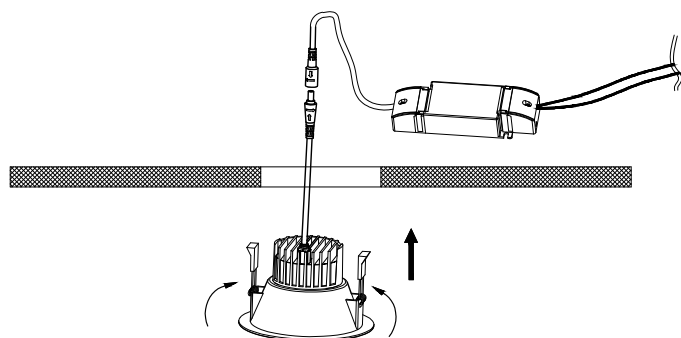

*Four size reflectors with four colors option

Quick interchange with Magnet design

MAGNET ATTACHMENT

1. Choose the right color reflector color, fix the safety cable

2. Put the reflector to the body

3. Choose the right light module (Color, CRI, Wattage, Beam angle, lm/W)

Installation

Product Model	Size(A)	Size(B)	Cut out (C)
DL0315WM	110mm	80mm	90-100mm
DL0420WM	135mm	83mm	120-125mm
DL0430WM	135mm	117mm	120-125mm
DL0630WM	200mm	110mm	165-180mm
DL0840WM	240mm	126mm	200-220mm

1, Cut hole according to exact which size you purchased

2, Connect Wire

3, Fit the luminaire in the hole

4, Finish

Structure designs

3 types of light module expand to more than ten different led fixtures

Surface mounted downlight	LED Tracklight	Surface mounted tracklight	Recessed tracklight	Adjustable tracklight	Pendant LED light
					
90x190mm	90x190mm	90x190mm	90x190mm	90x130mm	90x190mm
10-15W	10-15W	10-15W	10-15W	10-15W	10-15W
Surface mounted downlight	LED Tracklight	Surface mounted tracklight	Recessed tracklight	Adjustable tracklight	Pendant LED light
					
90x190mm	90x190mm	90x190mm	90x190mm	90x130mm	90x190mm
Watt 15-30W	Watt 15-30W	Watt 15-30W	Watt 15-30W	Watt 15-30W	Watt 15-30W
Surface mounted downlight	LED Tracklight	Surface mounted tracklight	Recessed tracklight	Adjustable tracklight	Pendant LED light
					
130x180mm	130x180mm	130x180mm	130x180mm	coming soon	130x200mm
Watt 20-35W	Watt 20-35W	Watt 20-35W	Watt 20-35W		Watt 20-35W